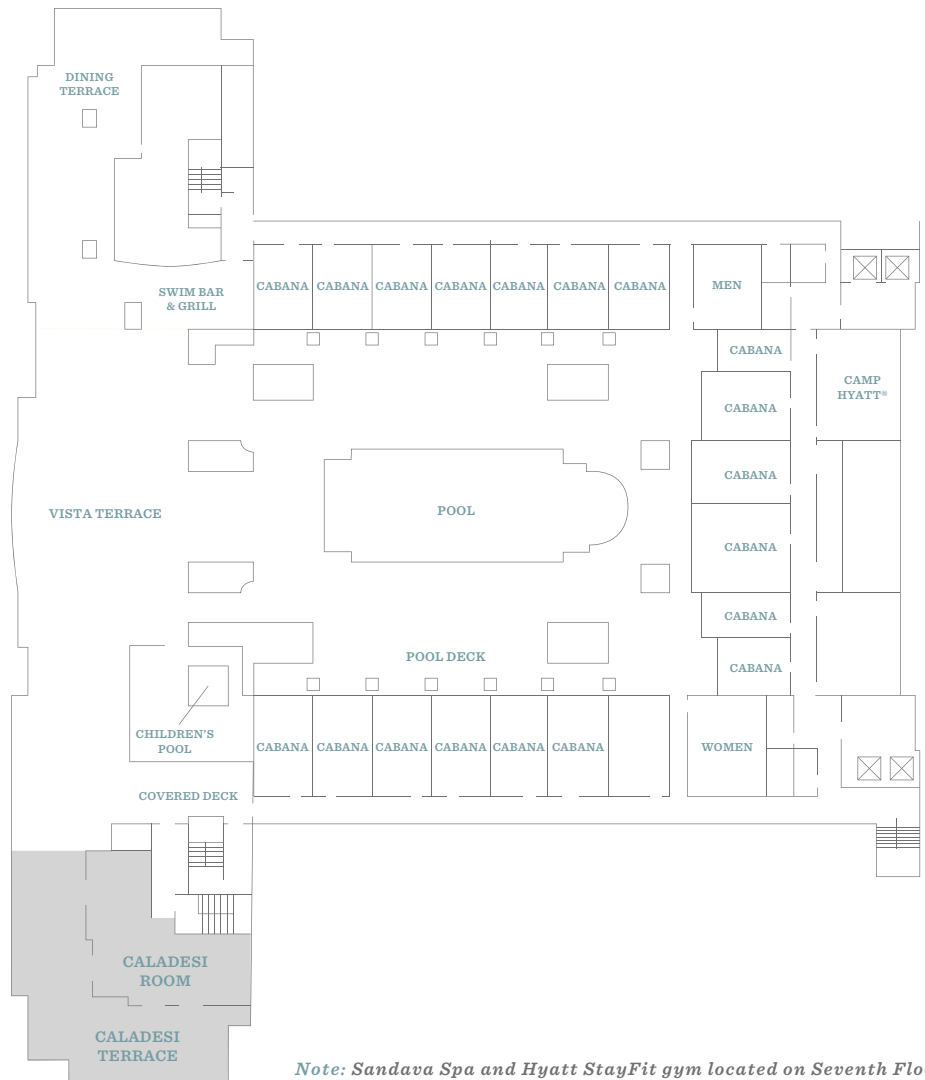

T +1 727 373 1234
 F +1 727 373 4968
 clearwaterbeach.regency.hyatt.com

FLOOR PLAN
Eighth Floor

Note: Sandava Spa and Hyatt StayFit gym located on Seventh Floor.

HYATT REGENCY CLEARWATER BEACH
RESORT AND SPA
301 South Gulfview Boulevard
Clearwater Beach, FL 33767
USA