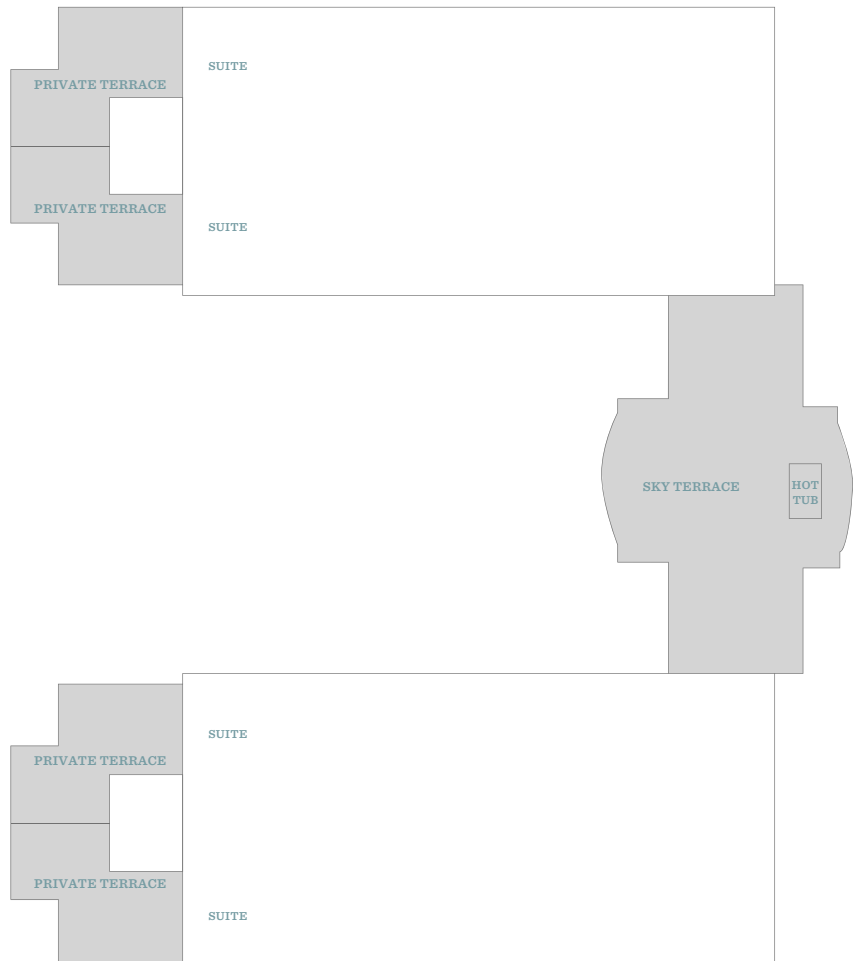

FLOOR PLAN
Sixteenth Floor