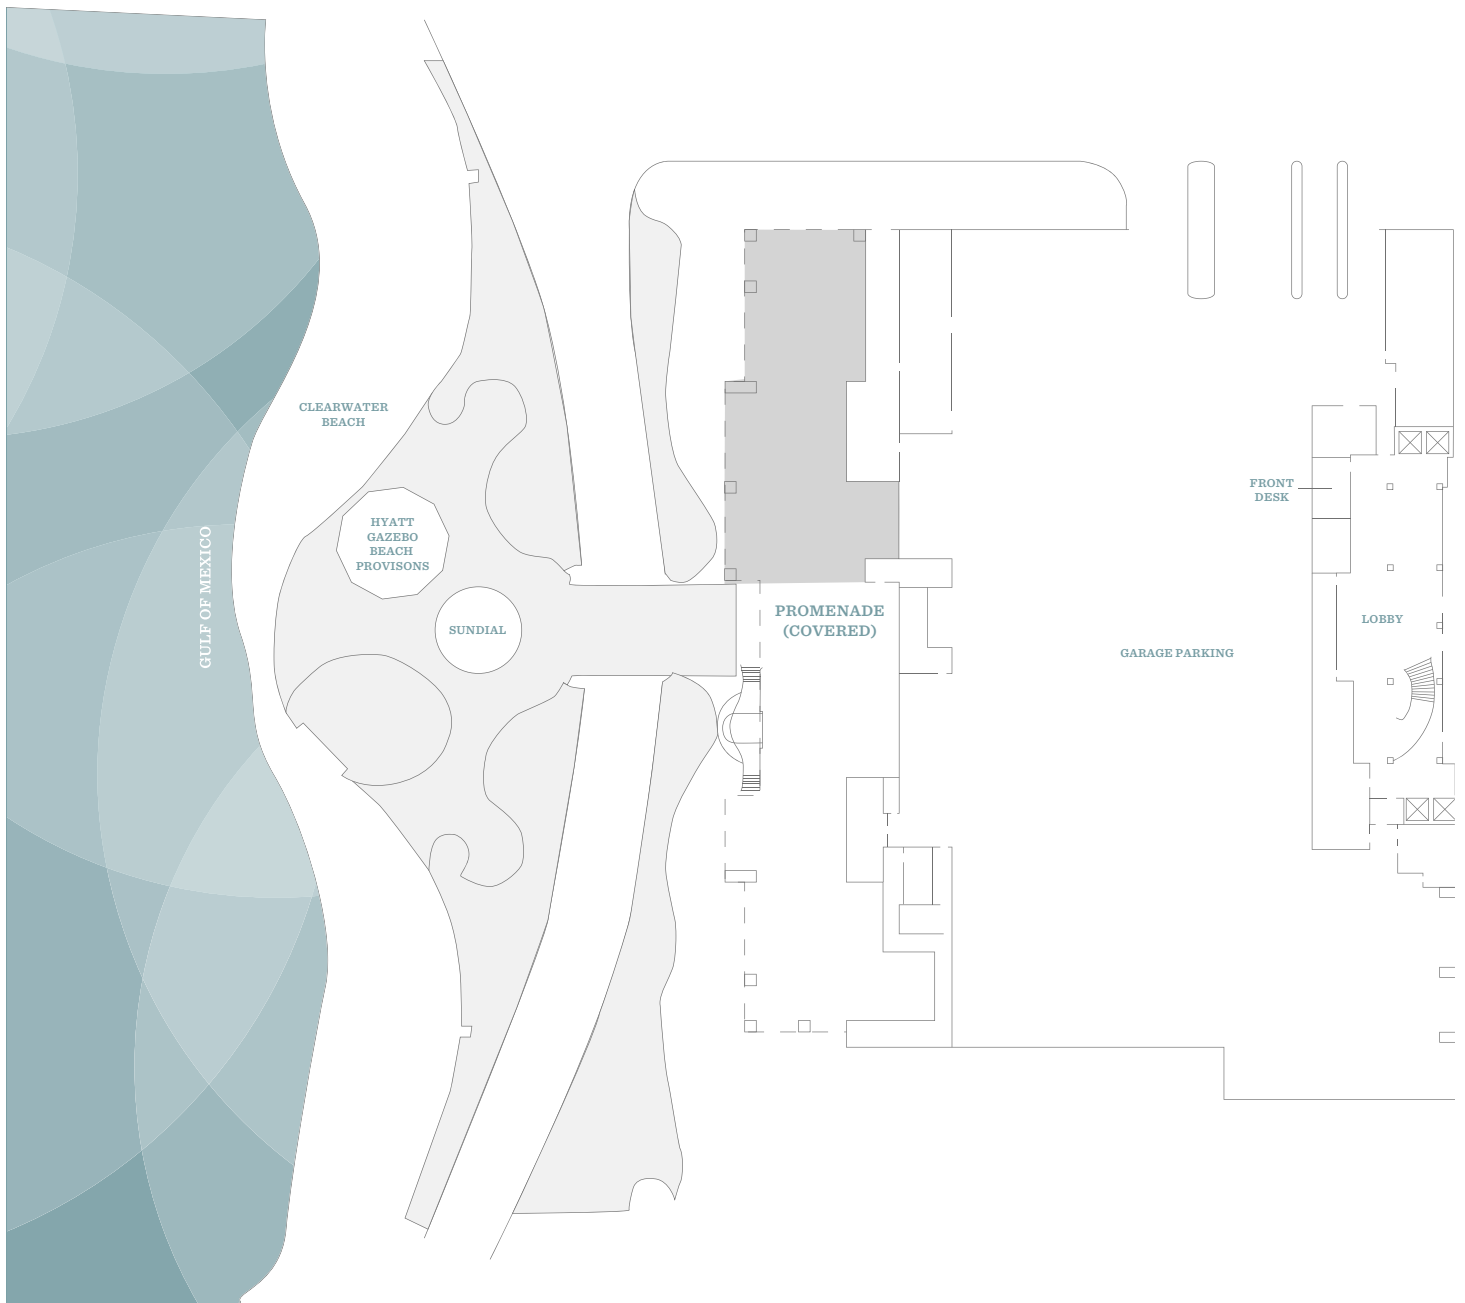

FLOOR PLAN
First Floor