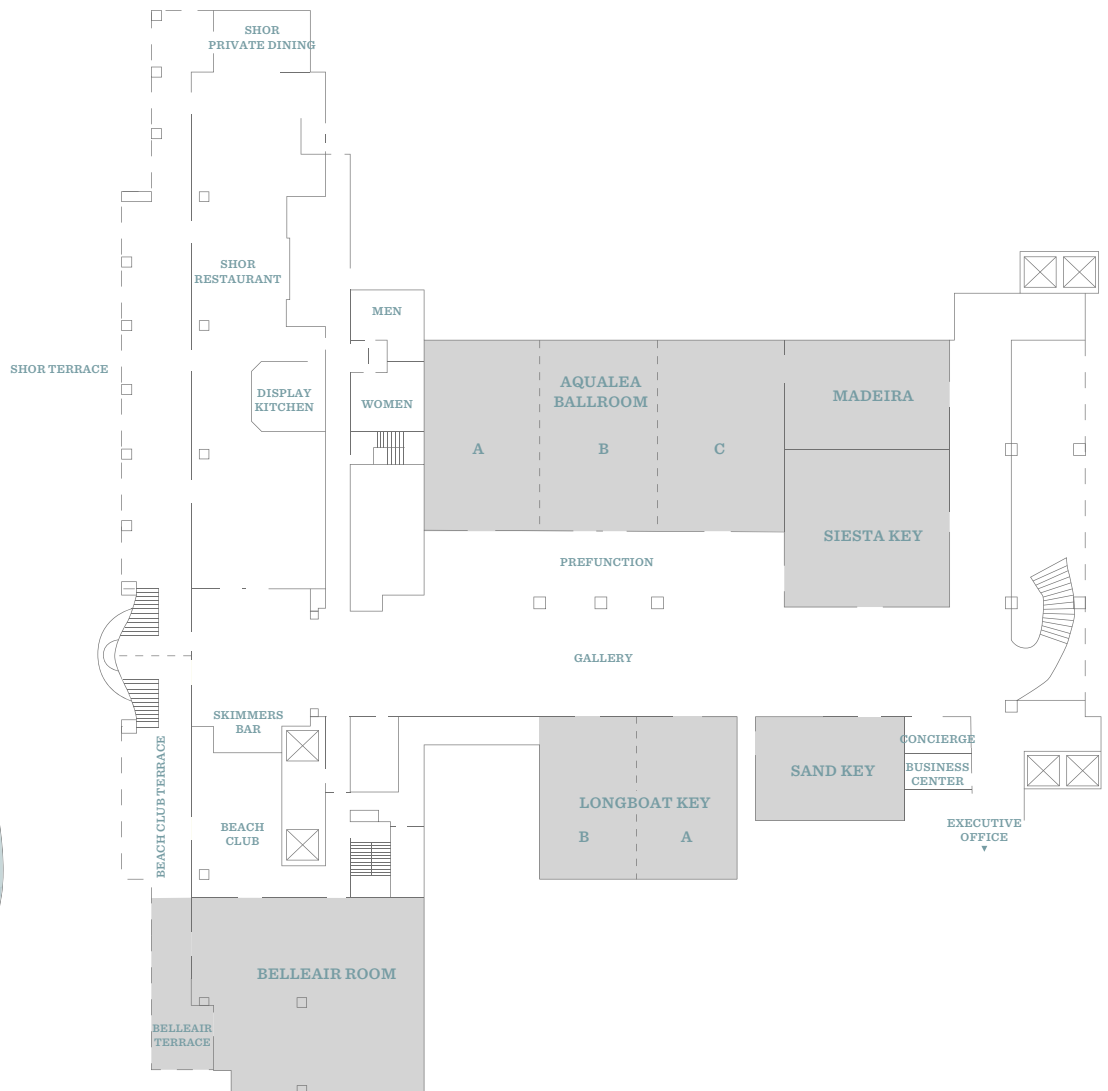

FLOOR PLAN
Second Floor